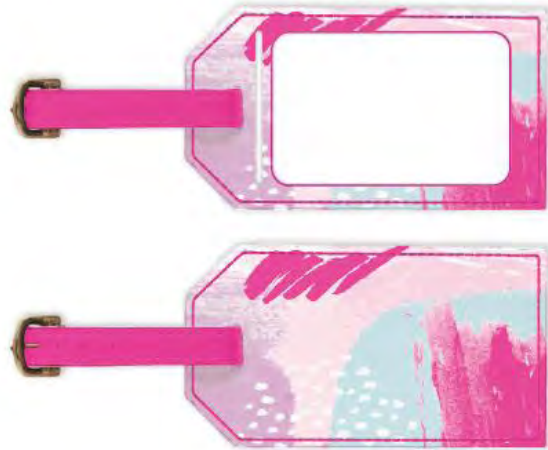

#STYLEGUIDE

hello NEON!

SUMMER DAZE

Luxe

HOTCHPOTCH
— love from london —

hello NEON!

HOTCHPOTCH
— love from london —

hello NEON!

HOTCHPOTCH
— love from london —

LOVE THIS?
FOLD HERE

Shine bright with our vibrant and oh-so playful Hello Neon card collection. Each card is printed with two vivid, neon inks onto textured board then finished with rose gold foil and a luxurious white envelope.